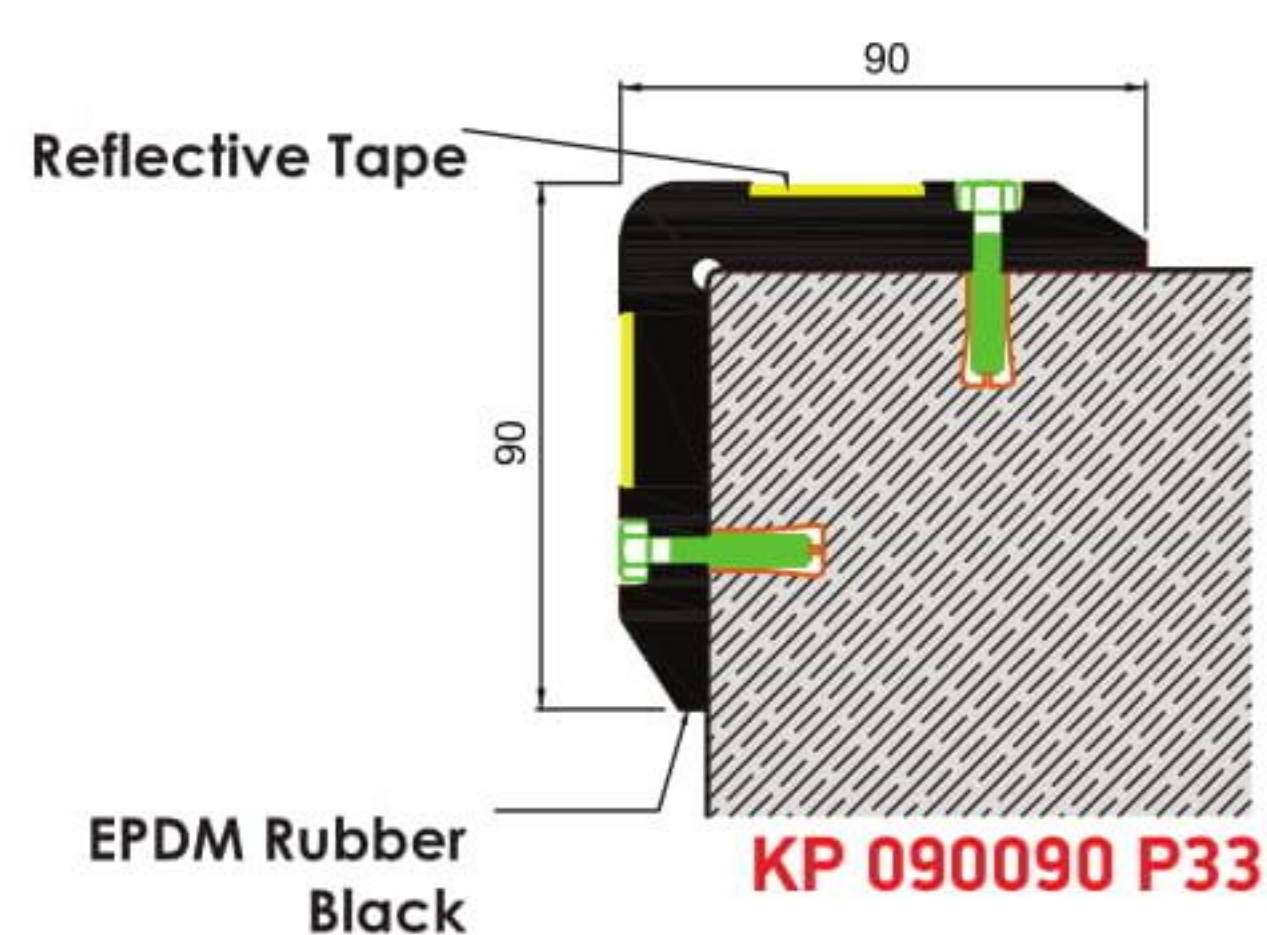

ПРОТЕКТОРИ ЗА ЪГЛИ НА ГАРАЖИ
ASBAND CAR - PARKING CORNER GUARDS

KP 7070 P33
DK 020155 P33

CAR - PARKING WALL GUARDS

Material	Code Number	Span
Car-Parking Corner Guard	KP 3535 KP 5050	70 x 70 mm 80 x 80 mm 90 x 90 mm 100 x 100 mm

Material	Code Number	Width
Car-Parking Car-Parking Wall Guards	DK 020155 P33	155 mm