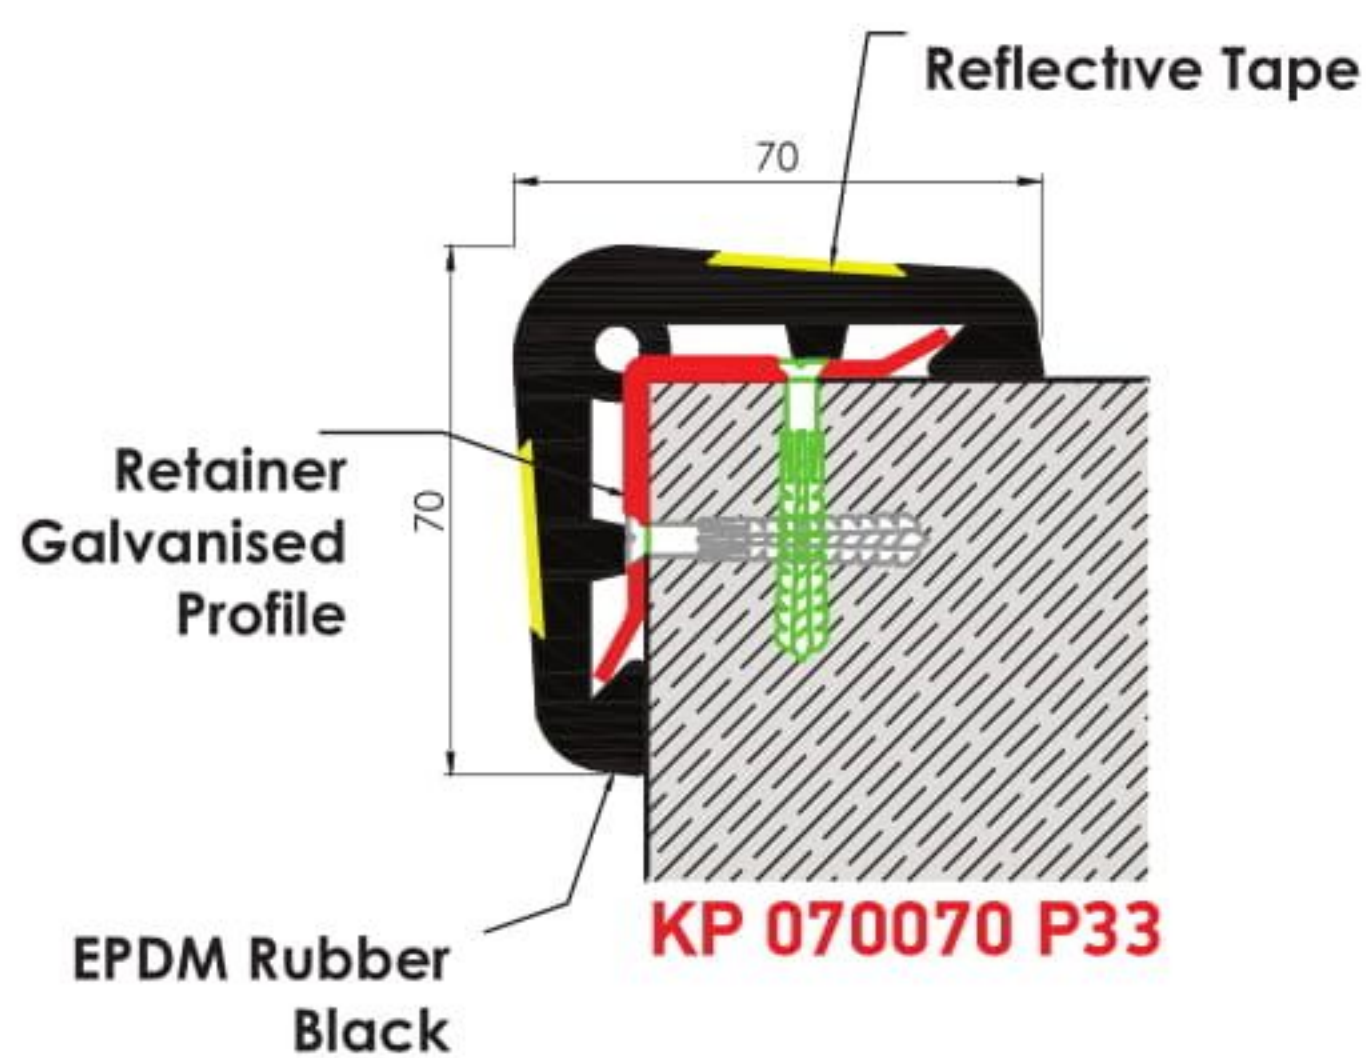

ПРОТЕКТОРИ ЗА ЪГЛИ НА ГАРАЖИ
ASBAND CAR - PARKING CORNER GUARDS

KP 7070 P33
DK 020155 P33

CAR - PARKING WALL GUARDS

Material	Code Number	Span
Car-Parking Corner Guard	KP 3535 KP 5050	70 x 70 mm 80 x 80 mm 90 x 90 mm 100 x 100 mm

Material	Code Number	Width
Car-Parking Car-Parking Wall Guards	DK 020155 P33	155 mm