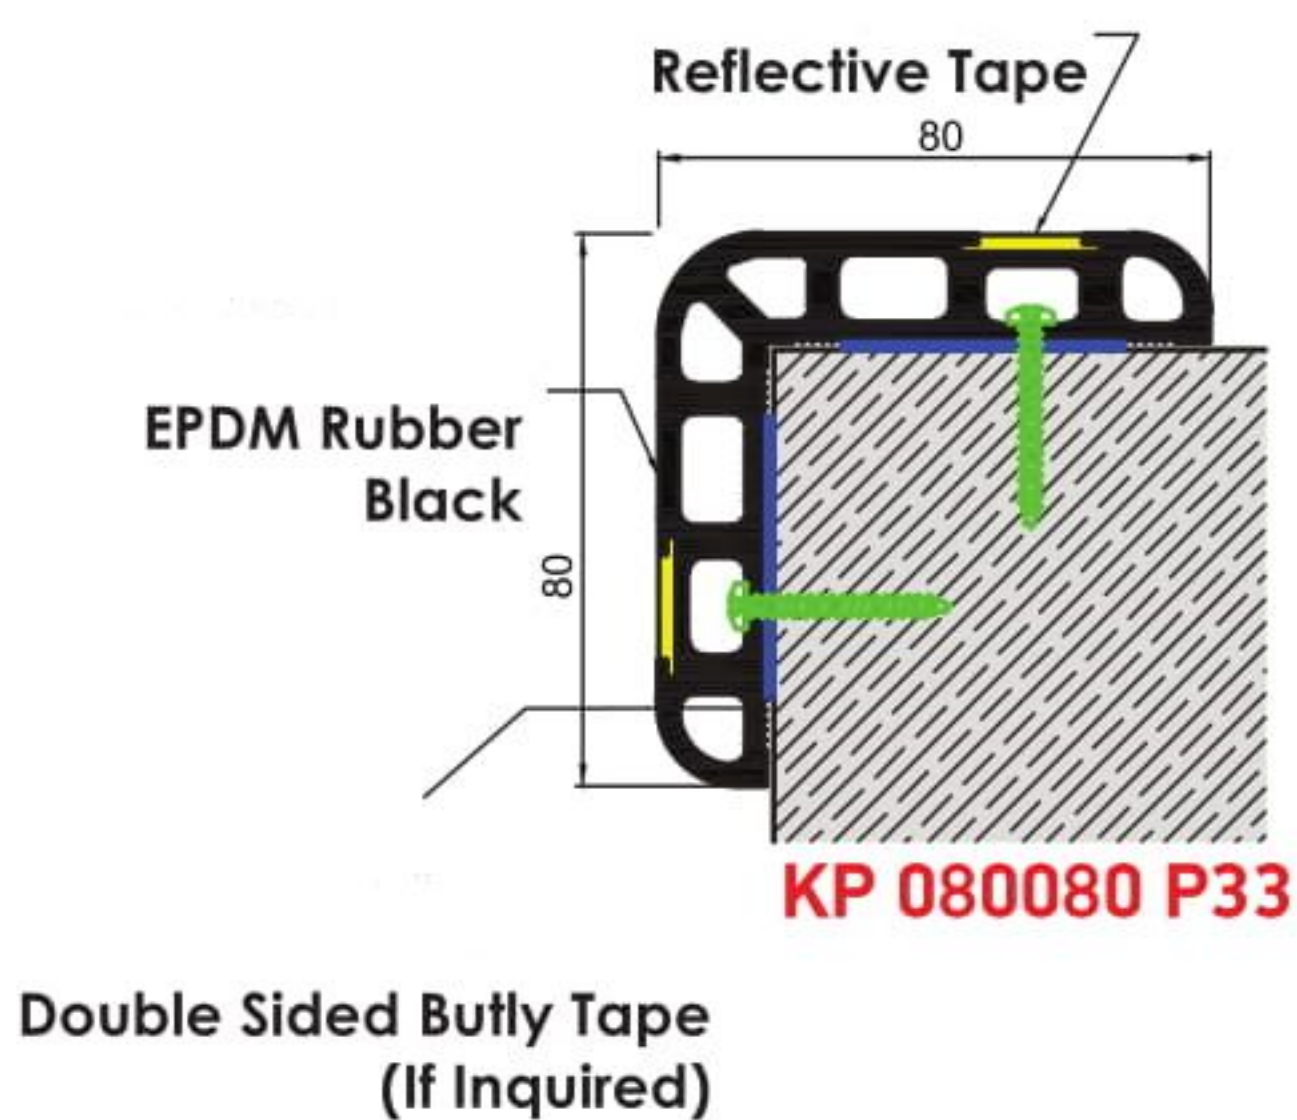

ПРОТЕКТОРИ ЗА ЪГЛИ НА ГАРАЖИ
ASBAND CAR - PARKING CORNER GUARDS

KP 7070 P33
DK 020155 P33

CAR - PARKING WALL GUARDS

Material	Code Number	Span
Car-Parking Corner Guard	KP 3535 KP 5050	70 x 70 mm 80 x 80 mm 90 x 90 mm 100 x 100 mm

Material	Code Number	Width
Car-Parking Car-Parking Wall Guards	DK 020155 P33	155 mm