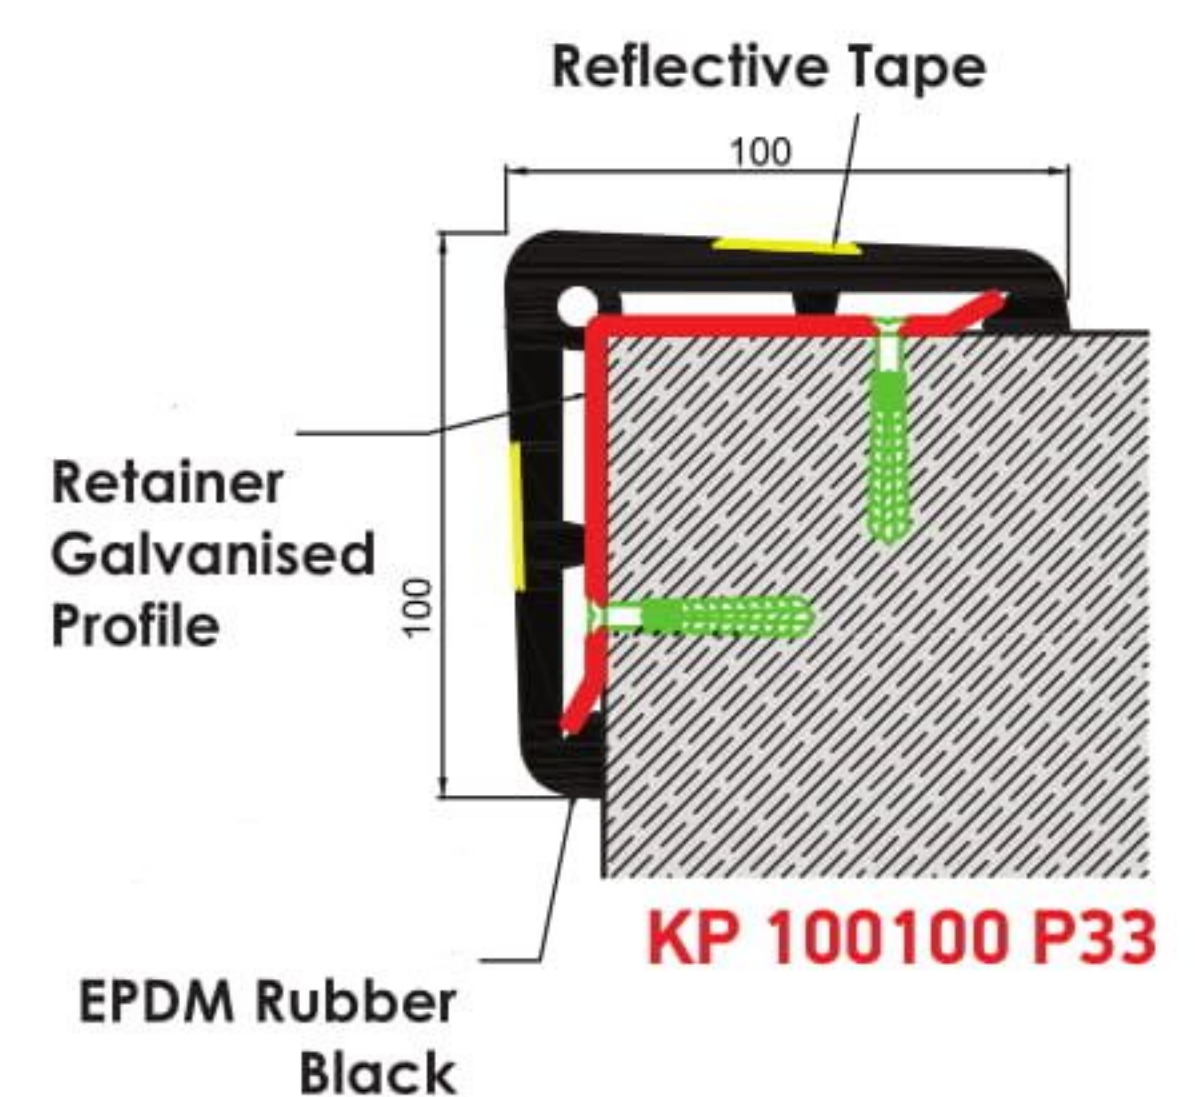

ПРОТЕКТОРИ ЗА ЪГЛИ НА ГАРАЖИ
ASBAND CAR - PARKING CORNER GUARDS

KP 7070 P33
DK 020155 P33

CAR - PARKING WALL GUARDS

Material	Code Number	Span
Car-Parking Corner Guard	KP 3535 KP 5050	70 x 70 mm 80 x 80 mm 90 x 90 mm 100 x 100 mm

Material	Code Number	Width
Car-Parking Car-Parking Wall Guards	DK 020155 P33	155 mm