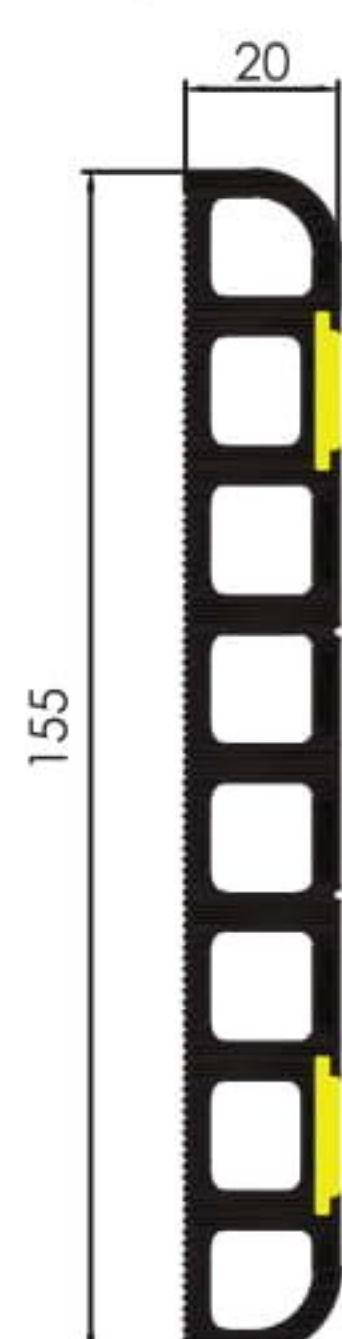

ПРОТЕКТОРИ ЗА ЪГЛИ НА ГАРАЖИ
ASBAND CAR - PARKING CORNER GUARDS

KP 7070 P33
DK 020155 P33

CAR - PARKING WALL GUARDS

Material	Code Number	Span
Car-Parking Corner Guard	KP 3535 KP 5050	70 x 70 mm 80 x 80 mm 90 x 90 mm 100 x 100 mm

Material	Code Number	Width
Car-Parking Car-Parking Wall Guards	DK 020155 P33	155 mm