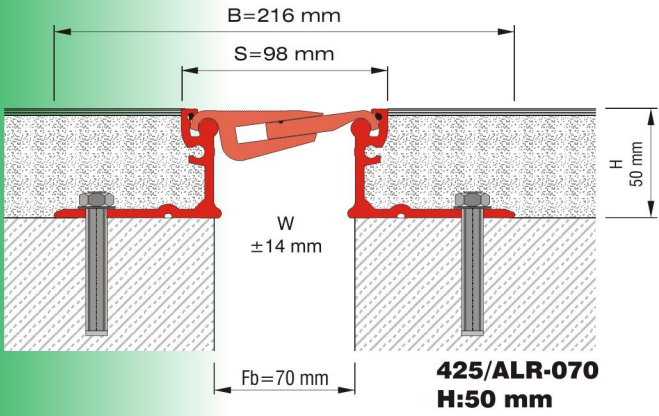

425/ALR-050
H:50 mm

Profil no Profile Number	425/G-030 E425/G-030	425/ALR-035 E425/ALR-035	425/ALR-050 E425/ALR-050	425/ALR-070 E425/ALR-070	425/ALR-080 E425/ALR-080	425/ALR-100 E425/ALR-100
Fb (mm)	25	35	50	70	80	100
H (mm)	yaklaşık approx.	38/50/70	38/50/70	38/50/70	38/50/70	38/50/70
B (mm)	yaklaşık approx.	170/113	182/125	196/139	216/159	246/189
S (mm)	yaklaşık approx.	54/54	66/66	78/78	98/98	108/108
W± (mm)	yaklaşık approx.	+10/-5	±5	±8	±9	±12
Renk Color	Alüminyum: Natürel, <i>Fitiller</i> : Siyah, gri, diğer Aluminium: Natural, <i>Inserts</i> : Black, grey, others					
Malzeme Material	Alüminyum, EPDM Kauçuk (siyah), Termoplastik Kauçuk (gri ve diğer) Aluminium, EPDM Rubber (black), Thermoplastic Rubber (grey and others)					
Standart Uzunluk (m) Standard Length (m)	4					
Yükleme Kapasitesi Load-bearing Capacity	35 kN 90 kN		70 kN 300 kN			