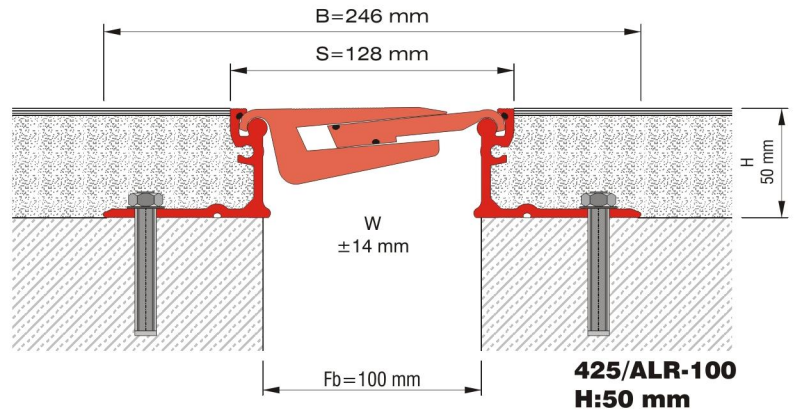

425/ALR-050
H:50 mm

Profil no Profile Number	425/G-030 E425/G-030	425/ALR-035 E425/ALR-035	425/ALR-050 E425/ALR-050	425/ALR-070 E425/ALR-070	425/ALR-080 E425/ALR-080	425/ALR-100 E425/ALR-100
Fb (mm)	25	35	50	70	80	100
H (mm)	yaklaşık approx.	38/50/70	38/50/70	38/50/70	38/50/70	38/50/70
B (mm)	yaklaşık approx.	170/113	182/125	196/139	216/159	246/189
S (mm)	yaklaşık approx.	54/54	66/66	78/78	98/98	108/108
W± (mm)	yaklaşık approx.	+10/-5	±5	±8	±9	±12
Renk Color	Alüminyum: Natürel, <i>Fitiller</i> : Siyah, gri, diğer Aluminium: Natural, <i>Inserts</i> : Black, grey, others					
Malzeme Material	Alüminyum, EPDM Kauçuk (siyah), Termoplastik Kauçuk (gri ve diğer) Aluminium, EPDM Rubber (black), Thermoplastic Rubber (grey and others)					
Standart Uzunluk (m) Standard Length (m)	4					
Yükleme Kapasitesi Load-bearing Capacity	35 kN 90 kN		70 kN 300 kN			