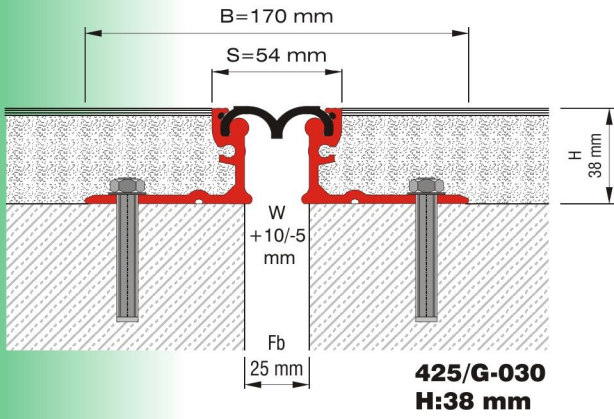

425/ALR-050
H:50 mm

Profil no Profile Number	425/G-030 E425/G-030	425/ALR-035 E425/ALR-035	425/ALR-050 E425/ALR-050	425/ALR-070 E425/ALR-070	425/ALR-080 E425/ALR-080	425/ALR-100 E425/ALR-100
Fb (mm)	25	35	50	70	80	100
H (mm)	yaklaşık approx.	38/50/70	38/50/70	38/50/70	38/50/70	38/50/70
B (mm)	yaklaşık approx.	170/113	182/125	196/139	216/159	246/189
S (mm)	yaklaşık approx.	54/54	66/66	78/78	98/98	108/108
W± (mm)	yaklaşık approx.	+10/-5	±5	±8	±9	±12
Renk Color	Alüminyum: Natürel, <i>Fitiller</i> : Siyah, gri, diğer Aluminium: Natural, <i>Inserts</i> : Black, grey, others					
Malzeme Material	Alüminyum, EPDM Kauçuk (siyah), Termoplastik Kauçuk (gri ve diğer) Aluminium, EPDM Rubber (black), Thermoplastic Rubber (grey and others)					
Standart Uzunluk (m) Standard Length (m)	4					
Yükleme Kapasitesi Load-bearing Capacity	35 kN 90 kN		70 kN 300 kN			