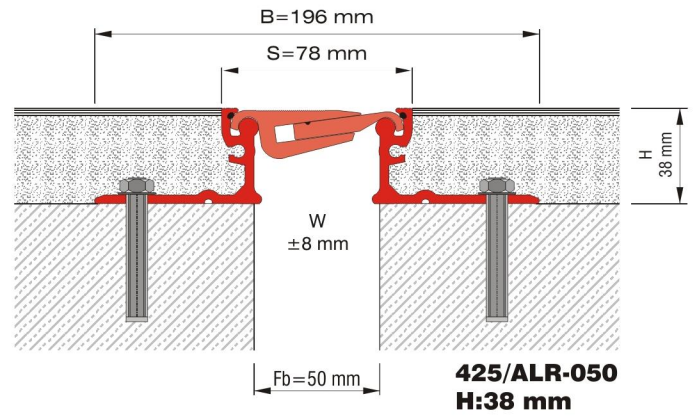

425/ALR-050
H:50 mm

Profil no Profile Number	425/G-030 E425/G-030	425/ALR-035 E425/ALR-035	425/ALR-050 E425/ALR-050	425/ALR-070 E425/ALR-070	425/ALR-080 E425/ALR-080	425/ALR-100 E425/ALR-100
Fb (mm)	25	35	50	70	80	100
H (mm)	yaklaşık approx.	38/50/70	38/50/70	38/50/70	38/50/70	38/50/70
B (mm)	yaklaşık approx.	170/113	182/125	196/139	216/159	246/189
S (mm)	yaklaşık approx.	54/54	66/66	78/78	98/98	108/108
W± (mm)	yaklaşık approx.	+10/-5	±5	±8	±9	±12
Renk Color	Alüminyum: Natürel, <i>Fitiller</i> : Siyah, gri, diğer Aluminium: Natural, <i>Inserts</i> : Black, grey, others					
Malzeme Material	Alüminyum, EPDM Kauçuk (siyah), Termoplastik Kauçuk (gri ve diğer) Aluminium, EPDM Rubber (black), Thermoplastic Rubber (grey and others)					
Standart Uzunluk (m) Standard Length (m)	4					
Yükleme Kapasitesi Load-bearing Capacity	35 kN 90 kN		70 kN 300 kN			